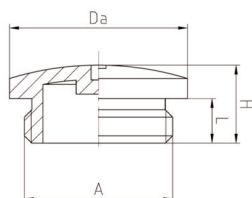

K-VST

Zubehör Kunststoff / plastic accessories

Ausführung construction	Verschlussschraube plug screw
Werkstoff material	Polyamid 6 polyamide 6
Temperatur temperature	-30°C - +100°C

Gewinde A metrisch / thread A metric

Art. Nr. art. no. RAL 7035	Art. Nr. art. no. RAL 7001	Art. Nr. art. no. RAL 9005	Gewinde A thread A	L mm	H mm	Da unit	VPE Stk. unit pcs.
K-VSTM12G	K-VSTM12	K-VSTM12B	M12	6,0	10,0	15,0	100
K-VSTM16G	K-VSTM16	K-VSTM16B	M16	7,0	11,0	20,0	100
K-VSTM20G	K-VSTM20	K-VSTM20B	M20	7,0	12,5	24,0	100
K-VSTM25G	K-VSTM25	K-VSTM25B	M25	10,0	16,0	30,0	100
K-VSTM32G	K-VSTM32	K-VSTM32B	M32	11,0	16,0	37,0	50
K-VSTM40G	K-VSTM40	K-VSTM40B	M40	13,0	18,0	46,0	25
K-VSTM50G	K-VSTM50	K-VSTM50B	M50	14,0	19,0	56,0	10
K-VSTM63G	K-VSTM63	K-VSTM63B	M63	15,0	19,0	69,5	5

Gewinde A PG / thread A PG

Art. Nr. hellgrau art. no. light grey RAL 7035	Art. Nr. grau art. no. grey RAL 7001	Art. Nr. schwarz art. no. black RAL 9005	Gewinde A thread A	L mm	H mm	Da unit	VPE Stk. unit pcs.
K-VSTPG07G	K-VSTPG07	K-VSTPG07B	PG07	6,0	8,0	15,0	100
K-VSTPG09G	K-VSTPG09	K-VSTPG09B	PG09	6,5	9,5	19,0	100
K-VSTPG11G	K-VSTPG11	K-VSTPG11B	PG11	6,5	10,0	22,0	100
K-VSTPG13G	K-VSTPG13	K-VSTPG13B	PG13,5	6,5	10,0	25,0	100
K-VSTPG16G	K-VSTPG16	K-VSTPG16B	PG16	6,5	10,0	27,0	100
K-VSTPG21G	K-VSTPG21	K-VSTPG21B	PG21	8,0	12,0	33,0	50
K-VSTPG29G	K-VSTPG29	K-VSTPG29B	PG29	8,0	11,5	44,0	25
K-VSTPG36G	K-VSTPG36	K-VSTPG36B	PG36	10,0	14,0	55,0	10
K-VSTPG42G	K-VSTPG42	K-VSTPG42B	PG42	10,0	14,0	61,5	5
K-VSTPG48G	K-VSTPG48	K-VSTPG48B	PG48	12,0	16,0	68,0	5

Auch in Polystyrol (Temperaturbereich: -30°C bis +110°C) und montiertem O-Ring (IP68) lieferbar.
Also available in polystyrol (Temperature Range: -30°C up to +110°C) and mounted O-ring (IP68).

K-VST