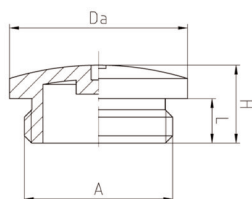

Art. Nr. art. no. RAL 7035	Art. Nr. art. no. RAL 7001	Art. Nr. art. no. RAL 9005	Gewinde A thread A	L mm	H mm	Da unit	VPE Stk. unit pcs.
K-VSTM12G	K-VSTM12	K-VSTM12B	M12	6,0	10,0	15,0	100
K-VSTM16G	K-VSTM16	K-VSTM16B	M16	7,0	11,0	20,0	100
K-VSTM20G	K-VSTM20	K-VSTM20B	M20	7,0	12,5	24,0	100
K-VSTM25G	K-VSTM25	K-VSTM25B	M25	10,0	16,0	30,0	100
K-VSTM32G	K-VSTM32	K-VSTM32B	M32	11,0	16,0	37,0	50
K-VSTM40G	K-VSTM40	K-VSTM40B	M40	13,0	18,0	46,0	25
K-VSTM50G	K-VSTM50	K-VSTM50B	M50	14,0	19,0	56,0	10
K-VSTM63G	K-VSTM63	K-VSTM63B	M63	15,0	19,0	69,5	5

Gewinde A PG / thread A PG

Art. Nr. hellgrau art. no. light grey RAL 7035	Art. Nr. grau art. no. grey RAL 7001	Art. Nr. schwarz art. no. black RAL 9005	Gewinde A thread A	L mm	H mm	Da unit	VPE Stk. unit pcs.
K-VSTPG07G	K-VSTPG07	K-VSTPG07B	PG07	6,0	8,0	15,0	100
K-VSTPG09G	K-VSTPG09	K-VSTPG09B	PG09	6,5	9,5	19,0	100
K-VSTPG11G	K-VSTPG11	K-VSTPG11B	PG11	6,5	10,0	22,0	100
K-VSTPG13G	K-VSTPG13	K-VSTPG13B	PG13,5	6,5	10,0	25,0	100
K-VSTPG16G	K-VSTPG16	K-VSTPG16B	PG16	6,5	10,0	27,0	100
K-VSTPG21G	K-VSTPG21	K-VSTPG21B	PG21	8,0	12,0	33,0	50
K-VSTPG29G	K-VSTPG29	K-VSTPG29B	PG29	8,0	11,5	44,0	25
K-VSTPG36G	K-VSTPG36	K-VSTPG36B	PG36	10,0	14,0	55,0	10
K-VSTPG42G	K-VSTPG42	K-VSTPG42B	PG42	10,0	14,0	61,5	5
K-VSTPG48G	K-VSTPG48	K-VSTPG48B	PG48	12,0	16,0	68,0	5

Art. Nr. art. no. RAL 7035	Art. Nr. art. no. RAL 7001	Art. Nr. art. no. RAL 9005	Gewinde A thread A	L mm	H mm	Da unit	VPE Stk. unit pcs.
K-VSTM12GUL	K-VSTM12UL	K-VSTM12BUL	M12	6,0	10,0	15,0	100
K-VSTM16GUL	K-VSTM16UL	K-VSTM16BUL	M16	6,0	10,5	20,0	100
K-VSTM20GUL	K-VSTM20UL	K-VSTM20BUL	M20	6,0	10,5	24,0	100
K-VSTM25GUL	K-VSTM25UL	K-VSTM25BUL	M25	8,0	13,0	30,0	100
K-VSTM32GUL	K-VSTM32UL	K-VSTM32BUL	M32	8,0	13,5	37,0	50
K-VSTM40GUL	K-VSTM40UL	K-VSTM40BUL	M40	8,0	14,0	46,0	25
K-VSTM50GUL	K-VSTM50UL	K-VSTM50BUL	M50	10,0	16,5	56,0	10
K-VSTM63GUL	K-VSTM63UL	K-VSTM63BUL	M63	12,0	17,0	69,5	5