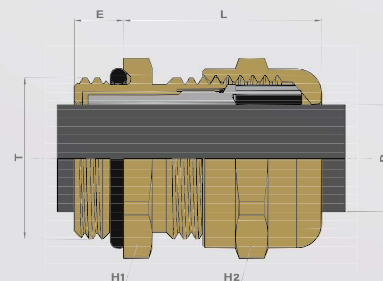

PLAGE DE**TEMPÉRATURE :**

-40 °C / +100 °C

AVANTAGES**TECHNIQUES :**

- Filetage court & long
- Garnitures réductrices disponibles (RED*)
- Joint inclus
- Disponible en version CEM (sur demande)
- Pour câble à tresse

**MATÉRIEL :**

- Laiton nickelé sans plomb : CW 724R / CW 710L
- Garniture : EPDM
- Joint torique : nitrile
- Insert PA6

FILETAGE :

Métrique, PG, NPT

CERTIFICATION :

IEC 62 444

ACCESSOIRES**DISPONIBLES :**

Voir page des accessoires

**SIB-TEC LF**

	Thread (T)	Part Number	Overall cable diameter (D)		H1	H2	E	L	Packing
			Min	Max					
Metric Short	12	110020501	2,5	6,5	14,0	14,0	5,0	20,0	50
	16	110020502	4,0	9,5	17,0	17,0	5,0	23,0	50
	20	110020503	7,0	13,0	22,0	22,0	6,0	26,0	50
	25	110020504	8,0	16,0	27,0	27,0	7,0	28,0	25
	32	110020505	11,0	21,0	34,0	34,0	8,0	30,0	20
	40	110020506	15,0	27,0	42,0	42,0	8,0	33,0	20
	50	110020507	22,0	35,0	55,0	55,0	9,0	37,0	10
	63	110020508	35,0	48,0	65,0	65,0	10,0	44,0	5
Metric Short RED*	12	110020509	1,5	5,0	14,0	14,0	5,0	20,0	50
	16	110020510	2,5	7,0	17,0	17,0	5,0	23,0	50
	20	110020511	4,0	10,0	22,0	22,0	6,0	26,0	50
	25	110020512	5,0	13,0	27,0	27,0	7,0	28,0	25
	32	110020513	7,0	17,0	34,0	34,0	8,0	30,0	20
	40	110020514	10,0	22,0	42,0	42,0	8,0	33,0	20
	50	110020515	17,0	29,0	55,0	55,0	9,0	37,0	10
	63	110020516	28,0	40,0	65,0	65,0	10,0	44,0	5

**LOCKNUTS LF**

	Thread (T)	Part Number	H	E	Packing
Metric	12	120010038	15,0	3,0	50
	16	120010039	20,0	3,0	50
	20	120010040	24,0	3,5	50
	25	120010041	30,0	3,5	25
	32	120010042	35,0	4,5	20
	40	120010043	45,0	4,5	20
	50	120010044	55,0	5,5	10
	63	120010045	70,0	6,0	5